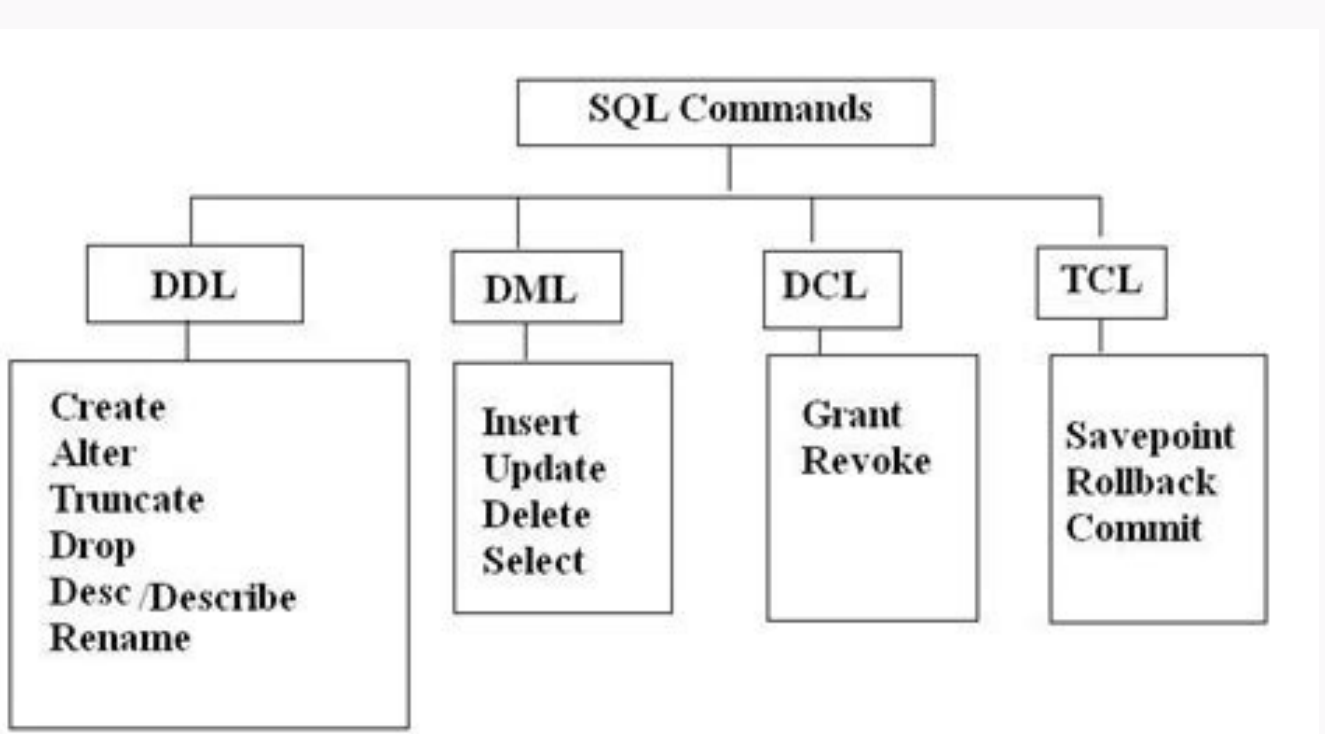

How to Find How Many Rows Each Query Returned Along with Execution Plan?

Results	Messages	database_name	execution_count	query_text	query_plan
1		AdventureWorks2014	8	SELECT TOP 1000 [Depart	<ShowPlanXML xmlns="http://sche
2		AdventureWorks2014	2	SELECT DB_NAME (qt.dbi	<ShowPlanXML xmlns="http://sche
3		master	1	(@_msparam_0 nvarchar(4	<ShowPlanXML xmlns="http://sche
4		master	1	SELECT db.name AS [Nan	<ShowPlanXML xmlns="http://sche