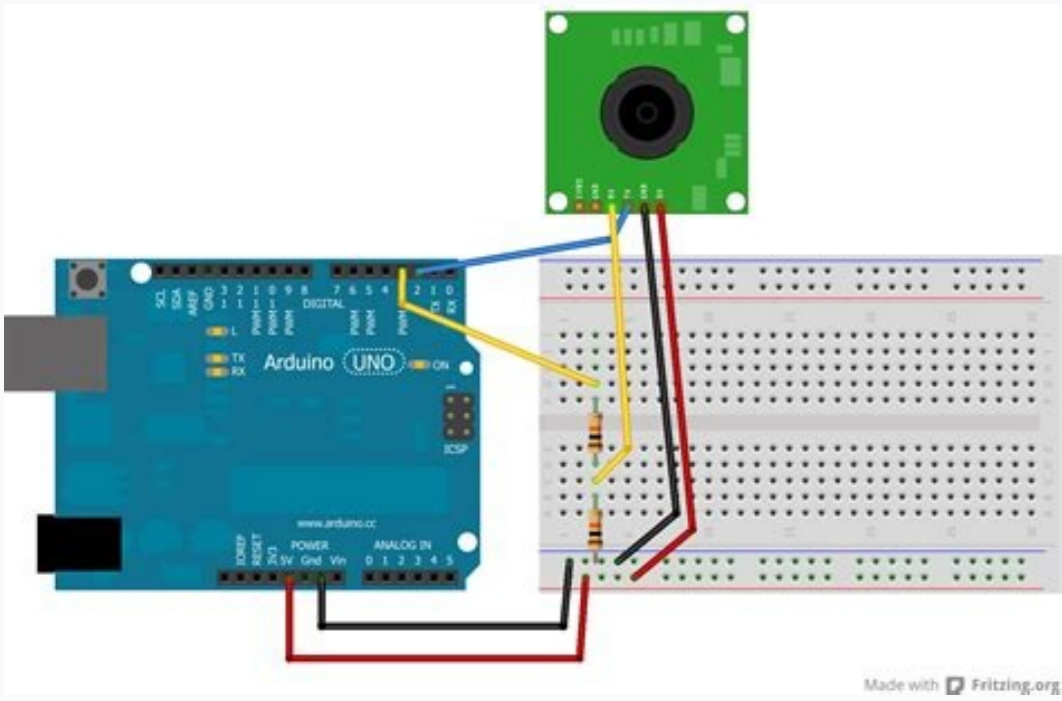

How to allow sd card permission in miui 11. How to allow write permission on sd card. How to allow sd card permission in miui 12. How to allow sd card permission in mi. How to allow sd card permission in redmi note 7. How to allow sd card permission in xender. Allow sd card permission android. How to allow sd card permission in poco x3.