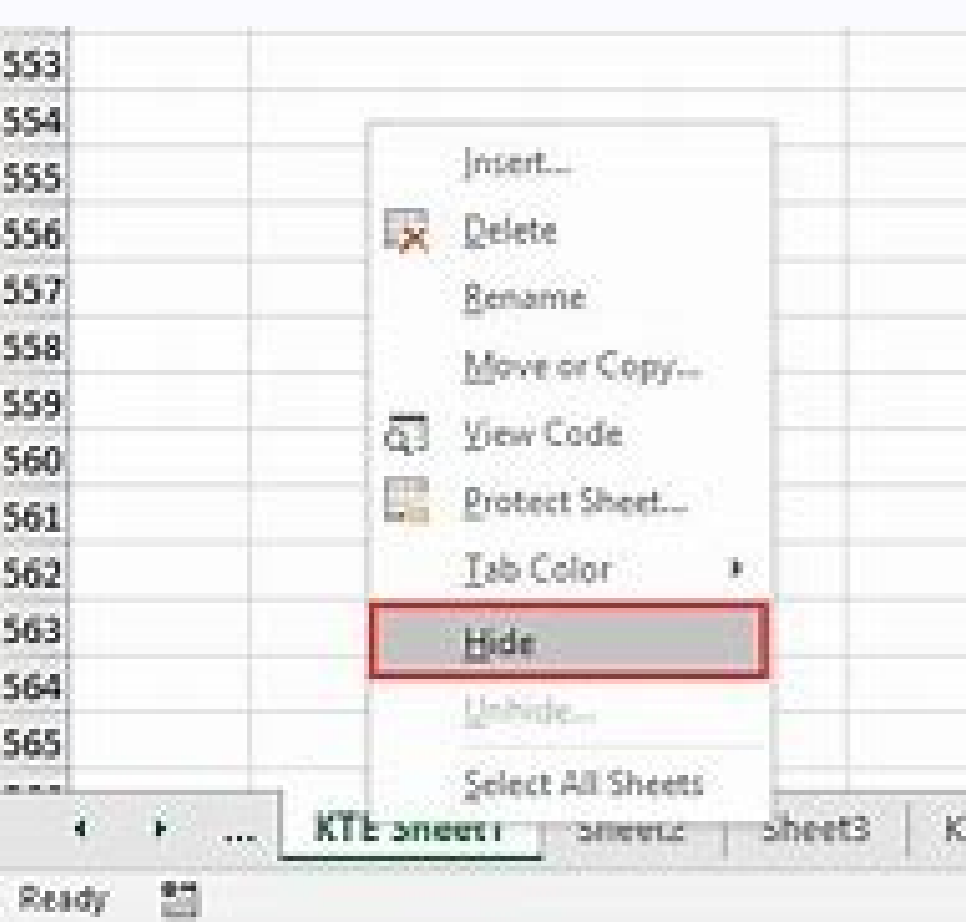

**Excel 2020 password protect worksheet from viewing**

I'm not robot  reCAPTCHA

**Next**

This article is talking about protecting the worksheet from other users who see in Excel. Protect the Excel. Proteger worksheet from Excel. 1. Open the worksheet you want to protect from the view, click the right button on the sheet page and select Hide from the context menu to hide the worksheet. View image: 2. Click Review> Protect the manual. 3. In the structure and windows protection window, enter a password in the password text box, hold the selected frame box and then click the OK button. Then confirm the password in the Confirm Password window. View image: Now the specific worksheet is protected for viewing in the workbook. Related Articles: This example shows how to make your workbook just read. Users can still save changes by creating a new workbook paper. For a better protection, protect a lenecol. 1. Open a workbook. 2. On the File page, click Save As. 3. Click Navigation. 4. Click the Tools and click General Options. 5. In the password to modify the box, enter a password, and then click OK. Note: If you just want to recommend to users who open the Excel file as read-only, without protect it, do not enter a password and check recommended read-only. 6. Receive the password and click OK. Note: This feature does not encrypt your Excel file. Malignant users can edit the file and remove the password. 7. Enter a file name and click Save. Your workbook is read now. The password for the Excel download file is "Easy". Microsoft Excel is a Microsoft Office Suite program. It is a program to worksheets or spreadsheets that supports a database. It uses the Visual Basic for Applications (VBA) macroprogram for analysis and data viewing. The good thing about this program comes from the uncomfortable functionalities that offers users. There are innermumes to deal with data in a © rich as arithmetic calculations © Graphics, graphs and tables for data. The advantages are far from being superior since Excel too © m offers protection to metal leaves. Anyone who wants to protect their data can easily set a password to encrypt the spreadsheet. The password does not guarantee authorised access to the document, and only people who have the password can open the document. But what if you want to remove the password? Also © m m © Fast and easy for users of Mac and PC, if you remember your password. In the article below, continue to read to learn how to remove password protection from your sheet. Mom. © all 1: How to manually remove password protection in Excel using information functionality 1. Go to your Microsoft Office Suite and launch the Microsoft Excel program. 2. Open the encrypted file of the Excel booklet that intends to remove the password. In case you have set an opening password protection in the file, this means that the file is locked. You will be asked to introduce it. Click OK when you have finished. THREE. In the upper left corner of your open worksheet, click on the File separator. Click Info 4. Click'Protect Workbook'to open an outstanding menu. Then choose the type of password protection that you had set to remove. To encrypt with the Password option, all you have to do is © clear the written password and click OK to delete the password. Works mainly for Excel from 2019 to 2010. To'Protect Current Sheet'and'Protect Workbook Structure Options', get a Displayed Sheet dialog and enter a password. Click OK to remove protection. It works for Excel 2007 and older vers es. Note that also © m can remove password protection from the Revised separator and click on Protect Sheet or Protect Workbook. Clicking Displayed Sheet or Workbook Protect automatically removes password sheet. METHOD 2: How to remove a password in excel using ISEPASSWORD ISEPASSWORD Dr.Excel is a powerful third-party tool that can be used to recover open passwords from Excel and remove protecting passwords from Excel worksheet. You can unlock the worksheet very quickly with this password password Software. When you forgot the excel password and the above tricks did not work, Dr.Excel is the best solution to help you move away from an embarrassing situation. First, please download ISEPASSWORD Dr.Excel from this link: retrieve open password of excel open dr.excel from your computer and click In recovering open password on the Excel menu on the welcome screen. In the new window, please import the Excel file protected by password with the Add File button. Then choose a password attack module. Usually, we will use the gross force with mask attack as it allows you to set some parameters to shorten the password recovery time. Click the Settings button on the right side and make the appropriate configurations accordingly. Save the changes and Dr.Excel starts to retrieve the Excel open password based on your settings. After the password is found, it will be shown on the screen. After the password has been recovered, now you can remove the password using the previously shared methods in this article. Remove the protection password from the Excel spreadsheet well, it is much easier to remove the Excel Worksheet password with the Dr.Excel application. Almost done instantly. First, choose Remove Workbook Password from the main window spreadsheet. Now, locate the Add File button in the upper left corner to import the Excel file to the program. Finally, click the Start button to remove the protection password from the Excel worksheet. The password will be removed in seconds without expecting to even have a complex password. The Unlocked Excel file is saved in the same folder as the original gets. If you are trying to open the unlocked file, you will find that there is no password attached to it. ISEPASSWORD Dr.Excel is by far the easiest way to remove an Excel password when you forgot the password. 3: How to remove a password in excel sheet using the Start 1 tab. Start the Excel program and open the spreadsheet. You need to remove the 2. In the main menu of the tape, go to the guide Start. THREE. Under the dog group © squid, click on suspended arrow of the shape. In the list, select unprotected Sheet. 4. Enter the password and click OK to delete the password. Mom. © all 4: Using Save as remove password protection in Excel 1. Open the password protected Excel spreadsheet. After that, go to the File tab and select Save as. 2. Click on the arrow to display a pop-up window. In the window, click on Tools and select General Options from the suspended menu. THREE. In the dialogue box, clear the password to open and modify the fields to remove them. 4. Click on the OK button to save all changes made. Remember to click the Save button to save your modified document. Conclusion The above article provides some mother © all that you can remove password protection from Excel files. The procedures mentioned above are some of the ways in which you will end up with the same results. Always remember to save your job again after making some changes to it. this.