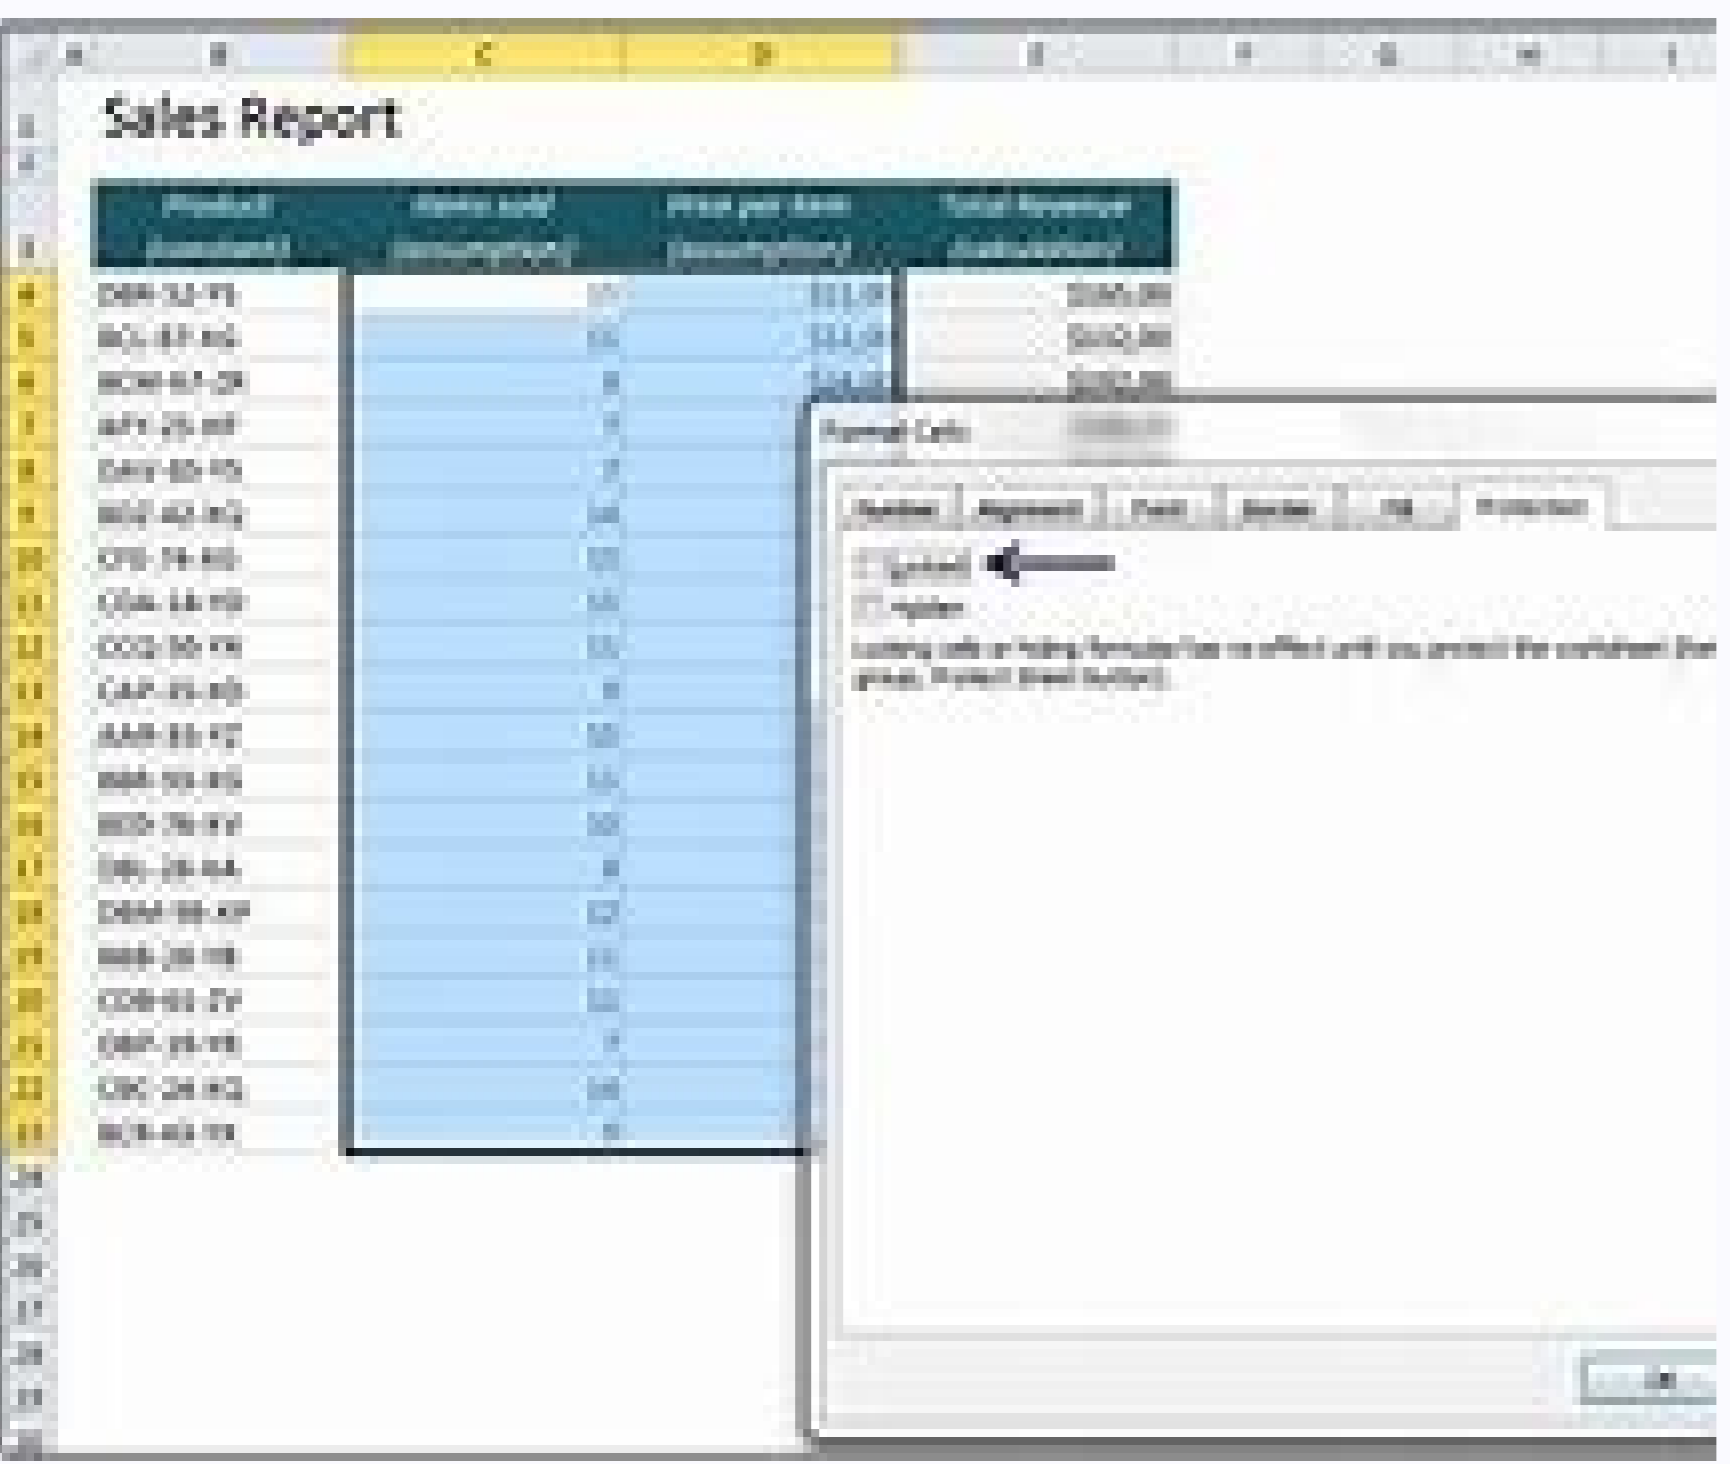

**Excel 2020 password protect worksheet from viewing**

I'm not robot  reCAPTCHA

**Next**

This article is talking about protecting the worksheet from other users who see in Excel. Protect the Excel. Proteger worksheet from Excel. 1. Open the worksheet you want to protect from the view, click the right button on the sheet page and select Hide from the context menu to hide the worksheet. View image: 2. Click Review> Protect the manual. 3. In the structure and windows protection window, enter a password in the password text box, hold the selected frame box and then click the OK button. Then confirm the password in the Confirm Password window. View image: Now the specific worksheet is protected for viewing in the workbook. Related Articles: This example shows how to make your workbook just read. Users can still save changes by creating a new workbook paper. For a better protection, protect a lenecol. 1. Open a workbook. 2. On the File page, click Save As. 3. Click Navigation. 4. Click the Tools and click General Options. 5. In the password to modify the box, enter a password, and then click OK. Note: If you just want to recommend to users who open the Excel file as read-only, without protect it, do not enter a password and check recommended read-only. 6. Receive the password and click OK. Note: This feature does not encrypt your Excel file. Malignant users can edit the file and remove the password. 7. Enter a file name and click Save. Your workbook is read now. The password for the Excel download file is "Easy". Microsoft Excel is a Microsoft Office Suite program. It is a program to worksheets or spreadsheets that supports a database. It uses the Visual Basic for Applications (VBA) macroprogram for analysis and data viewing. The good thing about this program comes from the uncomfortable functionalities that offers users. There are innermumes to deal with data in a © rich as arithmetic calculations © Graphics, graphs and tables for data. The advantages are far from being superior since Excel too © m offers protection to metal leaves. Anyone who wants to protect their data can easily set a password to encrypt the spreadsheet. The password does not guarantee authorised access to the document, and only people who have the password can open the document. But what if you want to remove the password? Also © m m © Fast and easy for users of Mac and PC, if you remember your password. In the article below, continue to read to learn how to remove password protection from your sheet. Mom. © all 1: How to manually remove password protection in Excel using information functionality 1. Go to your Microsoft Office Suite and launch the Microsoft Excel program. 2. Open the encrypted file of the Excel booklet that intends to remove the password. In case you have set an opening password protection in the file, this means that the file is locked. You will be asked to introduce it. Click OK when you have finished. THREE. In the upper left corner of your open worksheet, click on the File separator. Click Info 4. Click'Protect Workbook'to open an outstanding menu. Then choose the type of password protection that you had set to remove. To encrypt with the Password option, all you have to do is © clear the written password and click OK to delete the password. Works mainly for Excel from 2019 to 2010. To'Protect Current Sheet'and'Protect Workbook Structure Options', get a Displayed Sheet dialog and enter a password. Click OK to remove protection. It works for Excel 2007 and older vers es. Note that also © m can remove password protection from the Revised separator and click on Protect Sheet or Protect Workbook. Clicking Displayed Sheet or Workbook Protect automatically removes password sheet. METHOD 2: How to remove a password in excel using ISEPASSWORD ISEPASSWORD Dr.Excel is a powerful third-party tool that can be used to recover open passwords from Excel and remove protecting passwords from Excel worksheet. You can unlock the worksheet very quickly with this password password Software. When you forgot the excel password and the above tricks did not work, Dr.Excel is the best solution to help you move away from an embarrassing situation. First, please download ISEPASSWORD Dr.Excel from this link: retrieve open password of excel open dr.excel from your computer and click In recovering open password on the Excel menu on the welcome screen. In the new window, please import the Excel file protected by password with the Add File button. Then choose a password attack module. Usually, we will use the gross force with mask attack as it allows you to set some parameters to shorten the password recovery time. Click the Settings button on the right side and make the appropriate configurations accordingly. Save the changes and Dr.Excel starts to retrieve the Excel open password based on your settings. After the password is found, it will be shown on the screen. After the password has been recovered, now you can remove the password using the previously shared methods in this article. Remove the protection password from the Excel spreadsheet well, it is much easier to remove the Excel Worksheet password with the Dr.Excel application. Almost done instantly. First, choose Remove Workbook Password from the main window spreadsheet. Now, locate the Add File button in the upper left corner to import the Excel file to the program. Finally, click the Start button to remove the protection password from the Excel worksheet. The password will be removed in seconds without expecting to even have a complex password. The Unlocked Excel file is saved in the same folder as the original gets. If you are trying to open the unlocked file, you will find that there is no password attached to it. ISEPASSWORD Dr.Excel is by far the easiest way to remove an Excel password when you forgot the password. 3: How to remove a password in excel sheet using the Start 1 tab. Start the Excel program and open the spreadsheet. You need to remove the 2. In the main menu of the tape, go to the guide Start. THREE. Under the dog group © squid, click on suspended arrow of the shape. In the list, select unprotected Sheet. 4. Enter the password and click OK to delete the password. Mom. © all 4: Using Save as remove password protection in Excel 1. Open the password protected Excel spreadsheet. After that, go to the File tab and select Save as. 2. Click on the arrow to display a pop-up window. In the window, click on Tools and select General Options from the suspended menu. THREE. In the dialogue box, clear the password to open and modify the fields to remove them. 4. Click on the OK button to save all changes made. Remember to click the Save button to save your modified document. Conclusion The above article provides some mother © all that you can remove password protection from Excel files. The procedures mentioned above are some of the ways in which you will end up with the same results. Always remember to save your job again after making some changes to it. this.